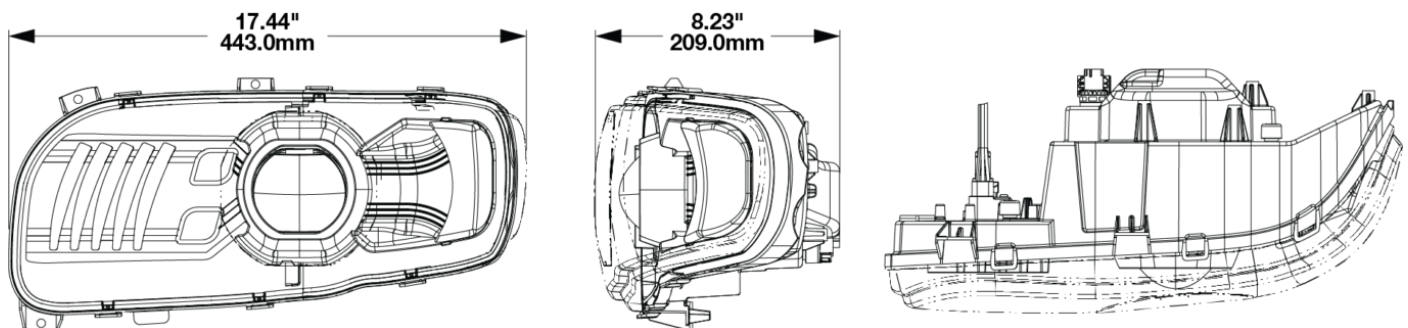

PRODUCT DIMENSIONS

Print date: 2024-08-11

© 2024 J.W. Speaker Corporation • Germantown, WI U.S.A.
www.jwspeaker.com • speaker@jwspeaker.com • 262.251.6660

J.W. SPEAKER
Engineered. Lighting. Solutions.