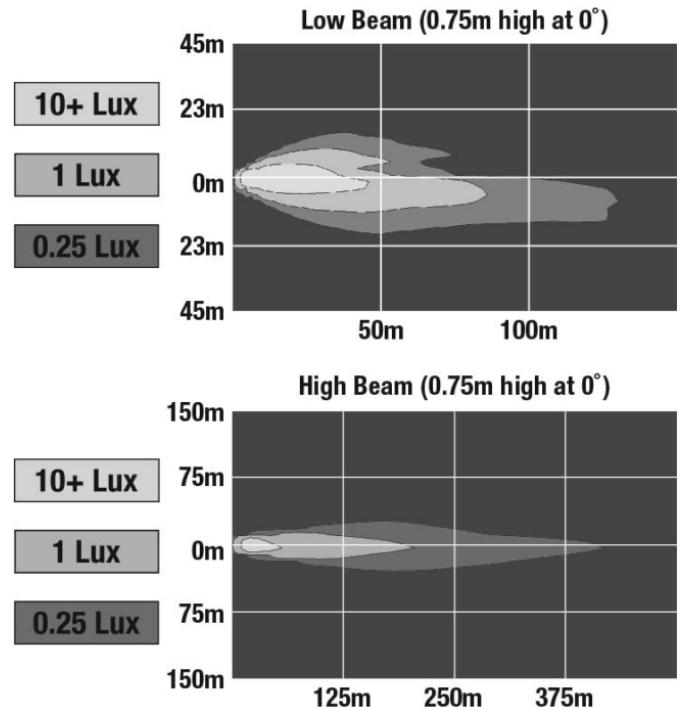

Peterbilt POD LED Headlights - Model 9600

PRODUCT INFORMATION

Description	12V Peterbilt LED Headlight, Right-hand, Chrome Bezel (Single light)
Height	215.00 mm / 8.46 in
Width	443.00 mm / 17.44 in
Depth	210.00 mm / 8.27 in
Shape	Stylized
Outer Lens Material	Polycarbonate
Outer Lens Color	Clear
Housing Material	Polycarbonate
Housing Color	Black
Bezel Color	Chrome
Minimum Operating Temperature	-40 °C / -40 °F
Maximum Operating Temperature	65 °C / 149 °F
Connector or Wiring	Deutsch DT04-8PA
Mating Connector	Deutsch DT06-8SA
Product Weight	5.65 lbs / 2.56 kgs
Shipping Weight	7.00 lbs / 3.18 kgs

PHOTOMETRIC SPECIFICATIONS

Raw Lumen Output	2895 (High Beam); 1200 (Low Beam)
Effective Lumen Output	1020 (High Beam); 614 (Low Beam)
Candela Output	50400 (High Beam); 26690 (Low Beam)
Nominal LED Color Temperature	5000 K
Beam Pattern(s)	Forward Lighting - Daytime Running Light Forward Lighting - High Beam (DOT) Forward Lighting - Low Beam (DOT) Signalization - Front Position Signalization - Marker Signalization - Turn (Front)